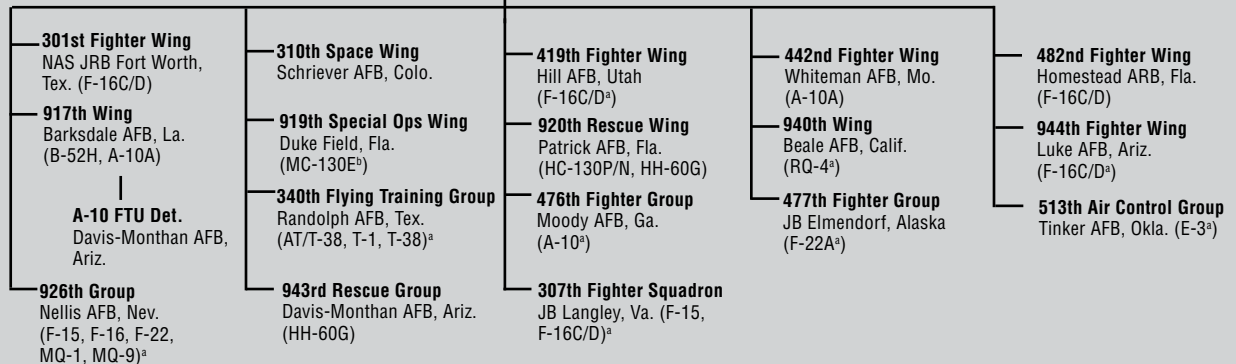

10th AIR FORCE (ACC), NAS JRB FORT WORTH, TEX.

Commander
Maj. Gen. Frank J. Padilla

22nd AIR FORCE (AMC), DOBBINS ARB, GA.

Commander
Maj. Gen. James T. Rubeor