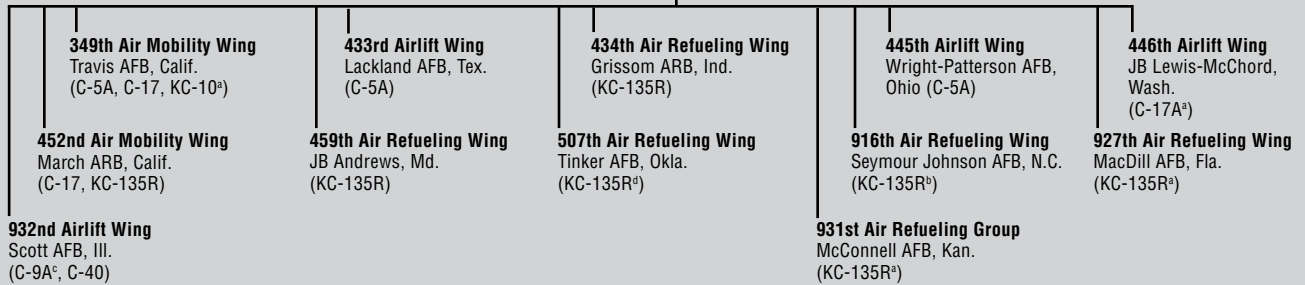

AIR FORCE RESERVE COMMAND, ROBINS AFB, GA.

Commander
Lt. Gen. Charles E. Stenner Jr.

4th AIR FORCE (AMC), MARCH ARB, CALIF.

Commander
Brig. Gen. Eric W. Crabtree

10th AIR FORCE (ACC), NAS JRB FORT WORTH, TEX.

Commander
Maj. Gen. Frank J. Padilla

22nd AIR FORCE (AMC), DOBBINS ARB, GA.

Commander
Maj. Gen. James T. Rubeor

^aAssociate aircraft.

^bActive-associate (owned by AFRC, flown by active).

^cAFRC-owned and associate aircraft.

^dReserve-associate (AFRC-owned, flown by ANG).

ANGB Air National Guard Base
ARB Air Reserve Base
Arpt. Airport
ARS Air Reserve Station

JB Joint Base
JNGB Joint National Guard Base
JRB Joint Reserve Base
NAS Naval Air Station