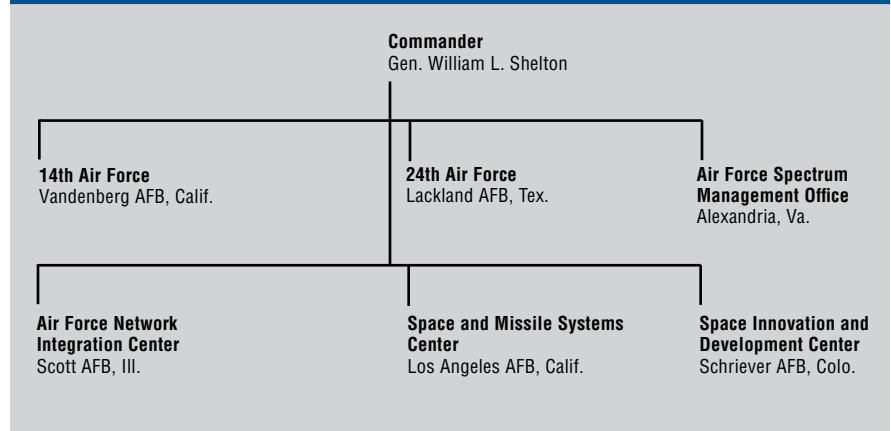

AIR FORCE SPACE COMMAND, PETERSON AFB, COLO.

Abbreviations: BMEWS: Ballistic Missile Early Warning System; GEODSS: Ground-based Electro-Optical Deep Space Surveillance System; PAWS: Phased Array Warning System; PARCS: Perimeter Acquisition Radar Attack Characterization System; for satellites, see Gallery of Weapons.