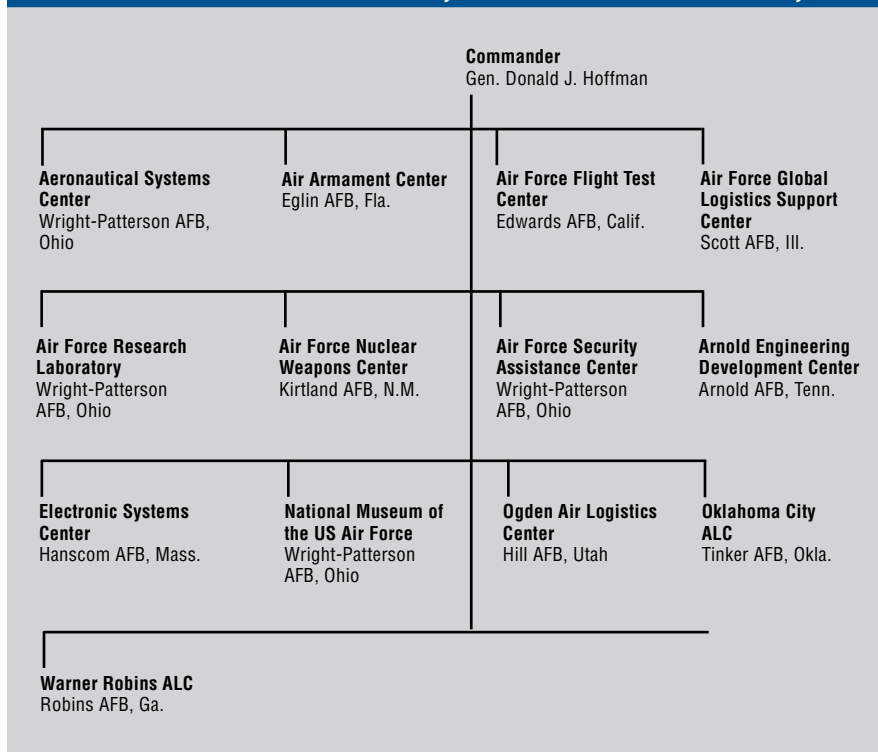

AIR FORCE MATERIEL COMMAND, WRIGHT-PATTERSON AFB, OHIO