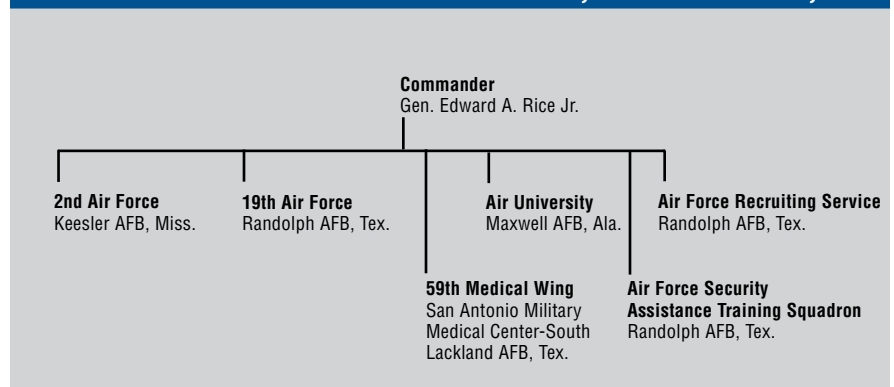

AIR EDUCATION AND TRAINING COMMAND, RANDOLPH AFB, TEX.