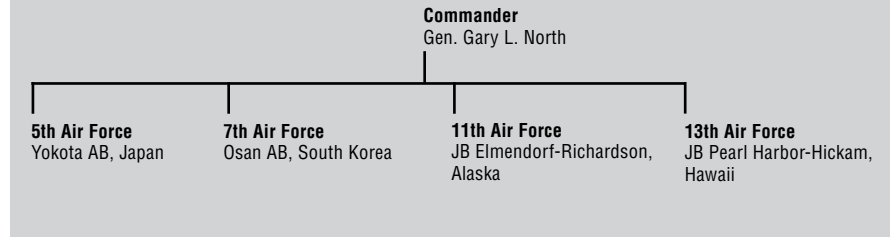

PACAF

Pacific Air Forces

Headquarters JB Pearl Harbor-Hickam, Hawaii

Established July 1, 1957

Commander Gen. Gary L. North

PRIMARY MISSION

Organize, train, equip, maintain, and provide strike, air mobility, and rescue airpower forces to support Pacific region operations.

PERSONNEL

Active duty	29,381
Civilian	8,072
Total	37,453

EQUIPMENT (TAI)

Fighter/Attack	266
ISR/BM/C3	4
Tanker	15
Transport	39
Helicopter	14

PACIFIC AIR FORCES, JB PEARL HARBOR-HICKAM, HAWAII