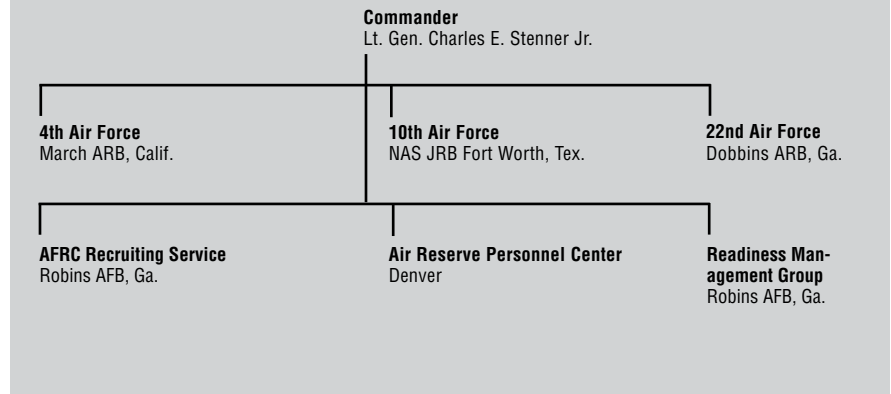

AFRC

Air Force Reserve Command

Headquarters Robins AFB, Ga.

Established Feb. 17, 1997

Commander Lt. Gen. Charles E. Stenner Jr.

PRIMARY MISSION

Provide strike, air mobility, special operations forces, rescue, aeromedical evacuation, aerial firefighting and spraying, weather reconnaissance, space, flying training, and other capabilities to support the active duty force and assist with domestic and foreign disaster relief.

PERSONNEL

Total (selected reserve)	70,119
Active duty	512
Civilian (includes technicians)	12,918
Total	83,549

EQUIPMENT (TAI)

Bomber	9
Fighter/Attack	97
SOF	10
ISR/BM/C3	14
Tanker	69
Transport	149
Helicopter	15

AIR FORCE RESERVE COMMAND, ROBINS AFB, GA.

AFSPC

Air Force Space Command

Headquarters Peterson AFB, Colo.

Established Sept. 1, 1982

Commander Gen. William L. Shelton

PRIMARY MISSION

Organize, train, equip, maintain, and provide space and cyberspace operations forces; develop, procure, and test space systems; sustain national space launch facilities.

PERSONNEL

Active duty	13,896
Civilian	7,678
Total	21,574

EQUIPMENT (TAI)

Air Force Satellite Control Network
BMEWS
GEODSS
Pave PAWS
PARCS
Space surveillance radars
Satellite systems:

AEHF	1
DSP	classified
GPS: Block II/IIA/IIR	31
DMSP	2
DSCS III	8
Milstar	5
SBIRS	4
WGS	3
SBSS	1