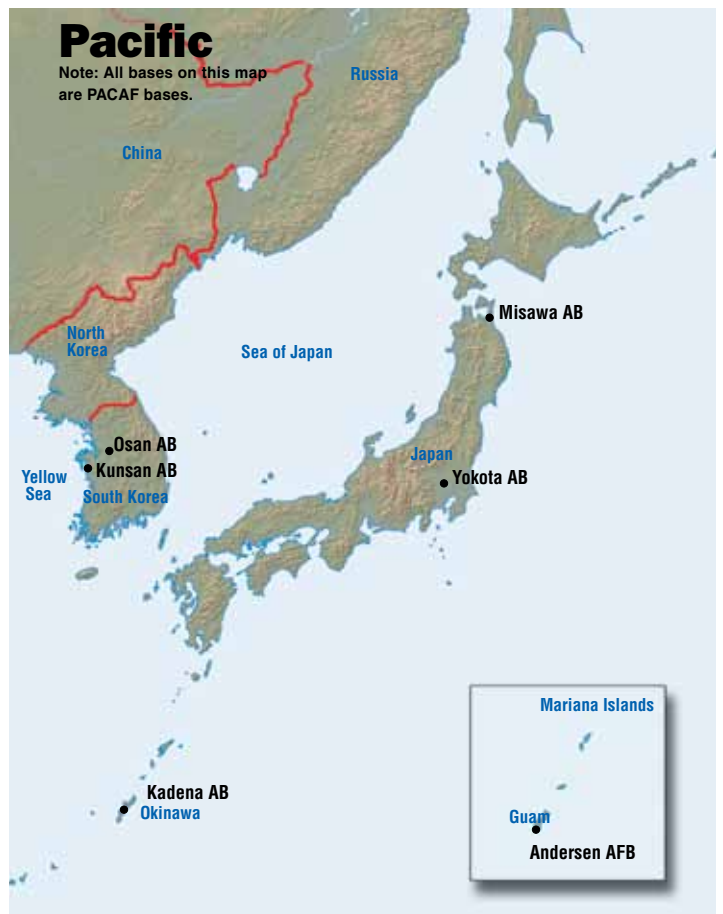

Major Active Duty Air Force Bases Overseas