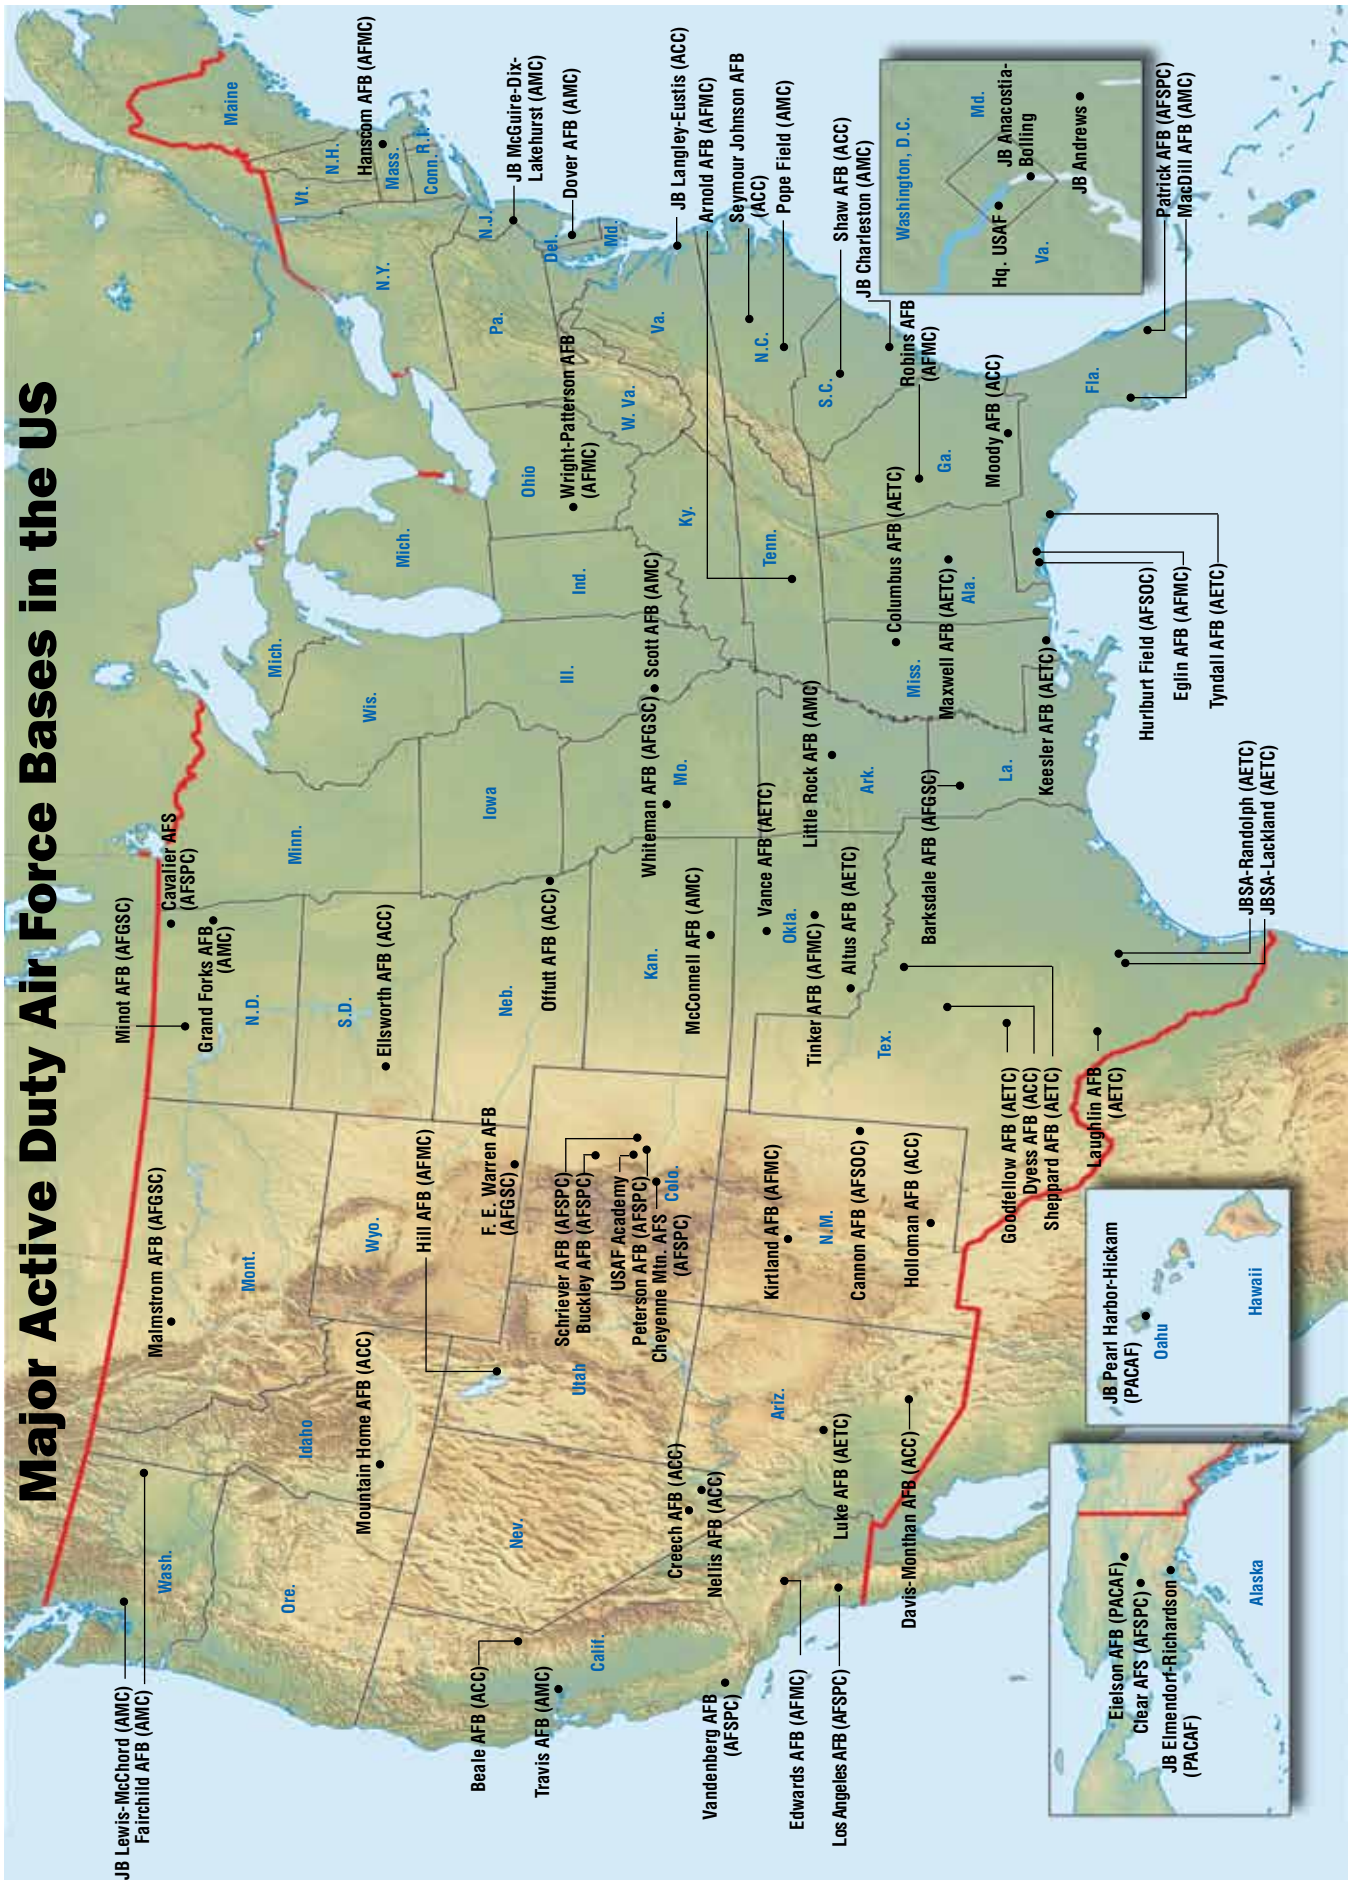

Major Active Duty Air Force Bases in the US