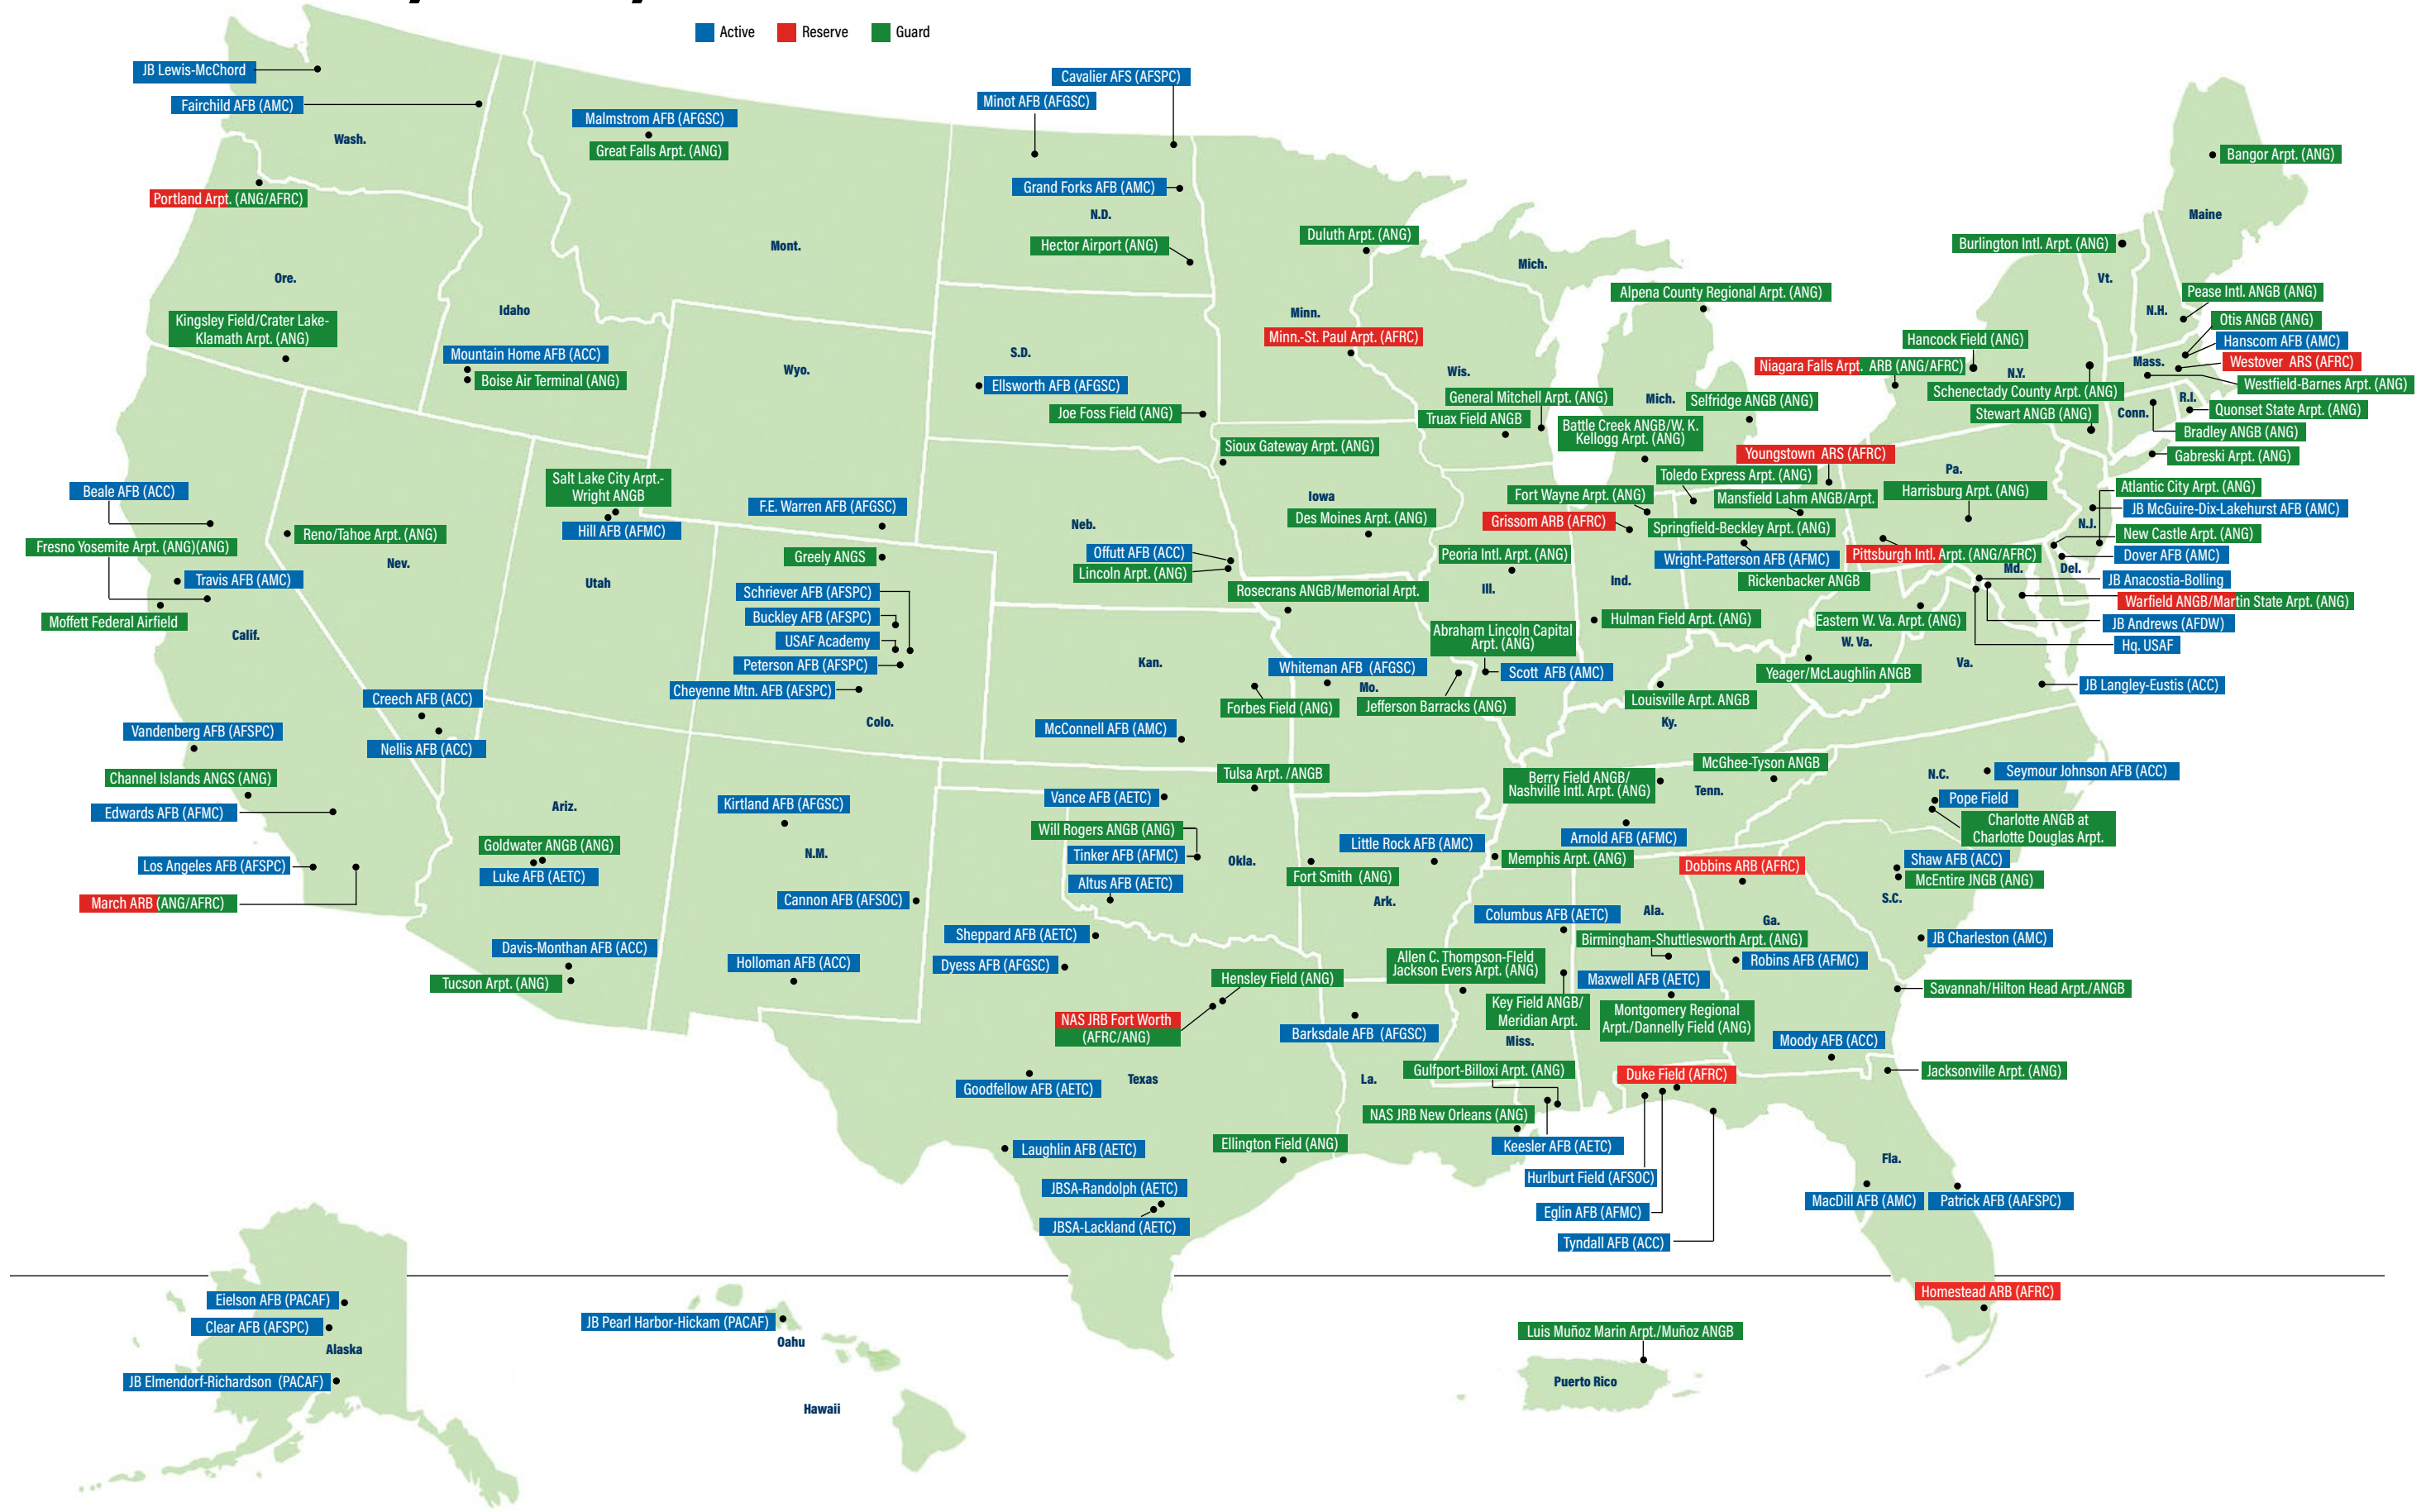

MAJOR ACTIVE, GUARD, AND RESERVE AIR FORCE BASES IN THE US

Active Reserve Guard